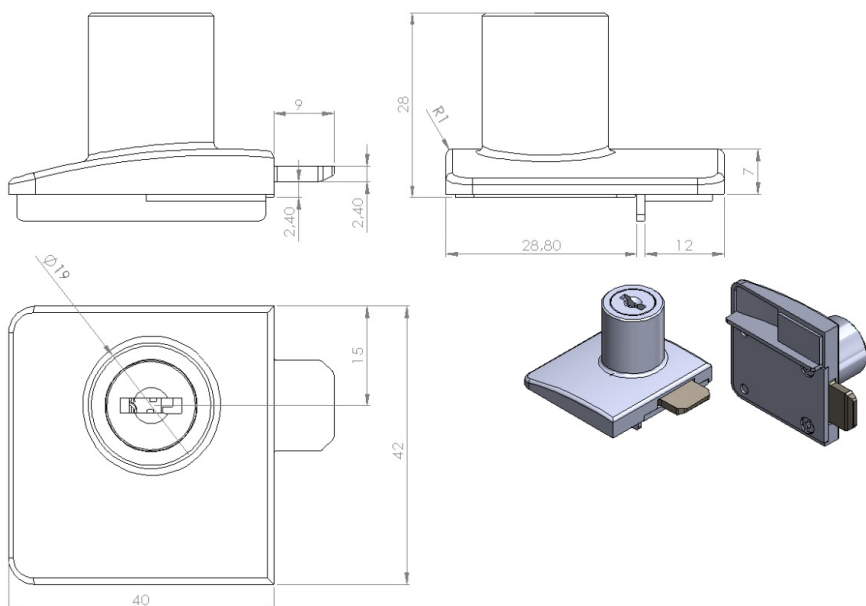

PRODUCT SHEET

Description:

Glass Door Lock "Square-U-See",F/Double D. CPL, MIC #J11, W/ SISO Oval Metal Key, 400 KD

Item number:

14.09.640-0

Units	Box	Carton	HS Code	Barcode
Pcs.		120	8301300000	 5704866494137